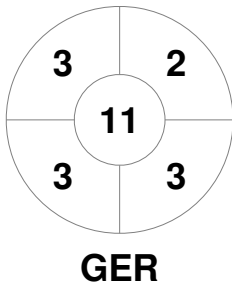

Match Statistics

| Match # | Date | Time | Pool / Class | Pitch |
|---------|-------------|-------|--------------|---------|
| 172 | 31 Mar 2024 | 12:00 | Semi-Final | Pitch 1 |

| Germany | | | |
|---------|----|----|--|
| GK Subs | 12 | 13 | |

| | |
|--------------|-------|
| Full Time | 4 - 7 |
| Third Period | 4 - 4 |
| Half-time | 3 - 2 |
| First Period | 1 - 2 |

| Netherlands | | | |
|-------------|----|----|--|
| GK Subs | 30 | 31 | |

Penalty Corners

Circle Entries

Shots

Shots on Target

Possession %