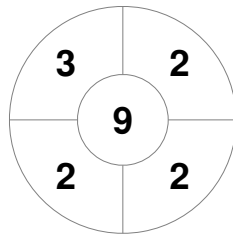

Match Statistics

Match #	Date	Time	Pool / Class	Pitch
4	02 Oct 2022	13:45	Pool A	WPCC A

United States SoM

Full Time	0 - 10
Third Period	0 - 10
Half-time	0 - 7
First Period	0 - 2

England SoM

Penalty Corners

ENG SoM

Circle Entries

Shots

Shots on Target

Possession %