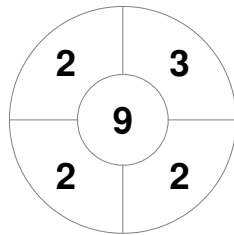

Match Statistics

| Match # | Date | Time | Pool / Class | Pitch |
|---------|-------------|-------|--------------|---------|
| 56 | 25 Oct 2022 | 16:30 | Pool A | Pitch 1 |

South Africa

| | |
|--------------|-------|
| Full Time | 0 - 2 |
| Third Period | 0 - 2 |
| Half-time | 0 - 1 |
| First Period | 0 - 0 |

Southern Cross SoM

Penalty Corners

RSA

SOUTH X SoM

Circle Entries

RSA

SOUTH X SoM

Shots